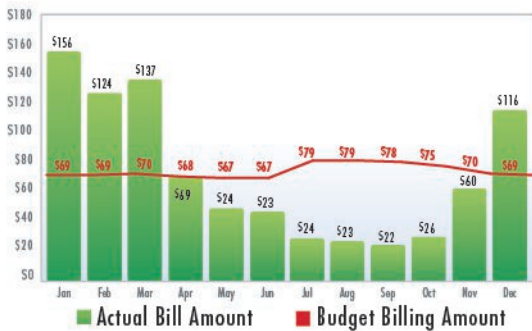

Sign up for budget billing today by calling 1-888-286-6700 or by logging in to your Account Center.

*Must be a qualifying residential customer.