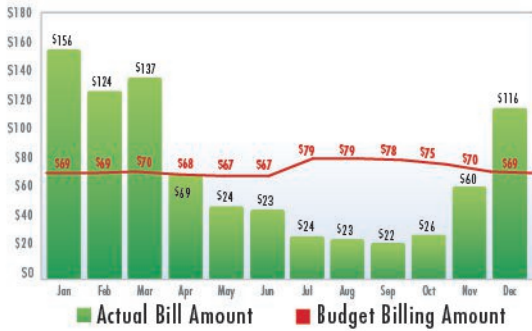

Sign up for budget billing today by calling 1-888-286-6700 or by logging in to your Account Center.

*Must be a qualifying residential customer.